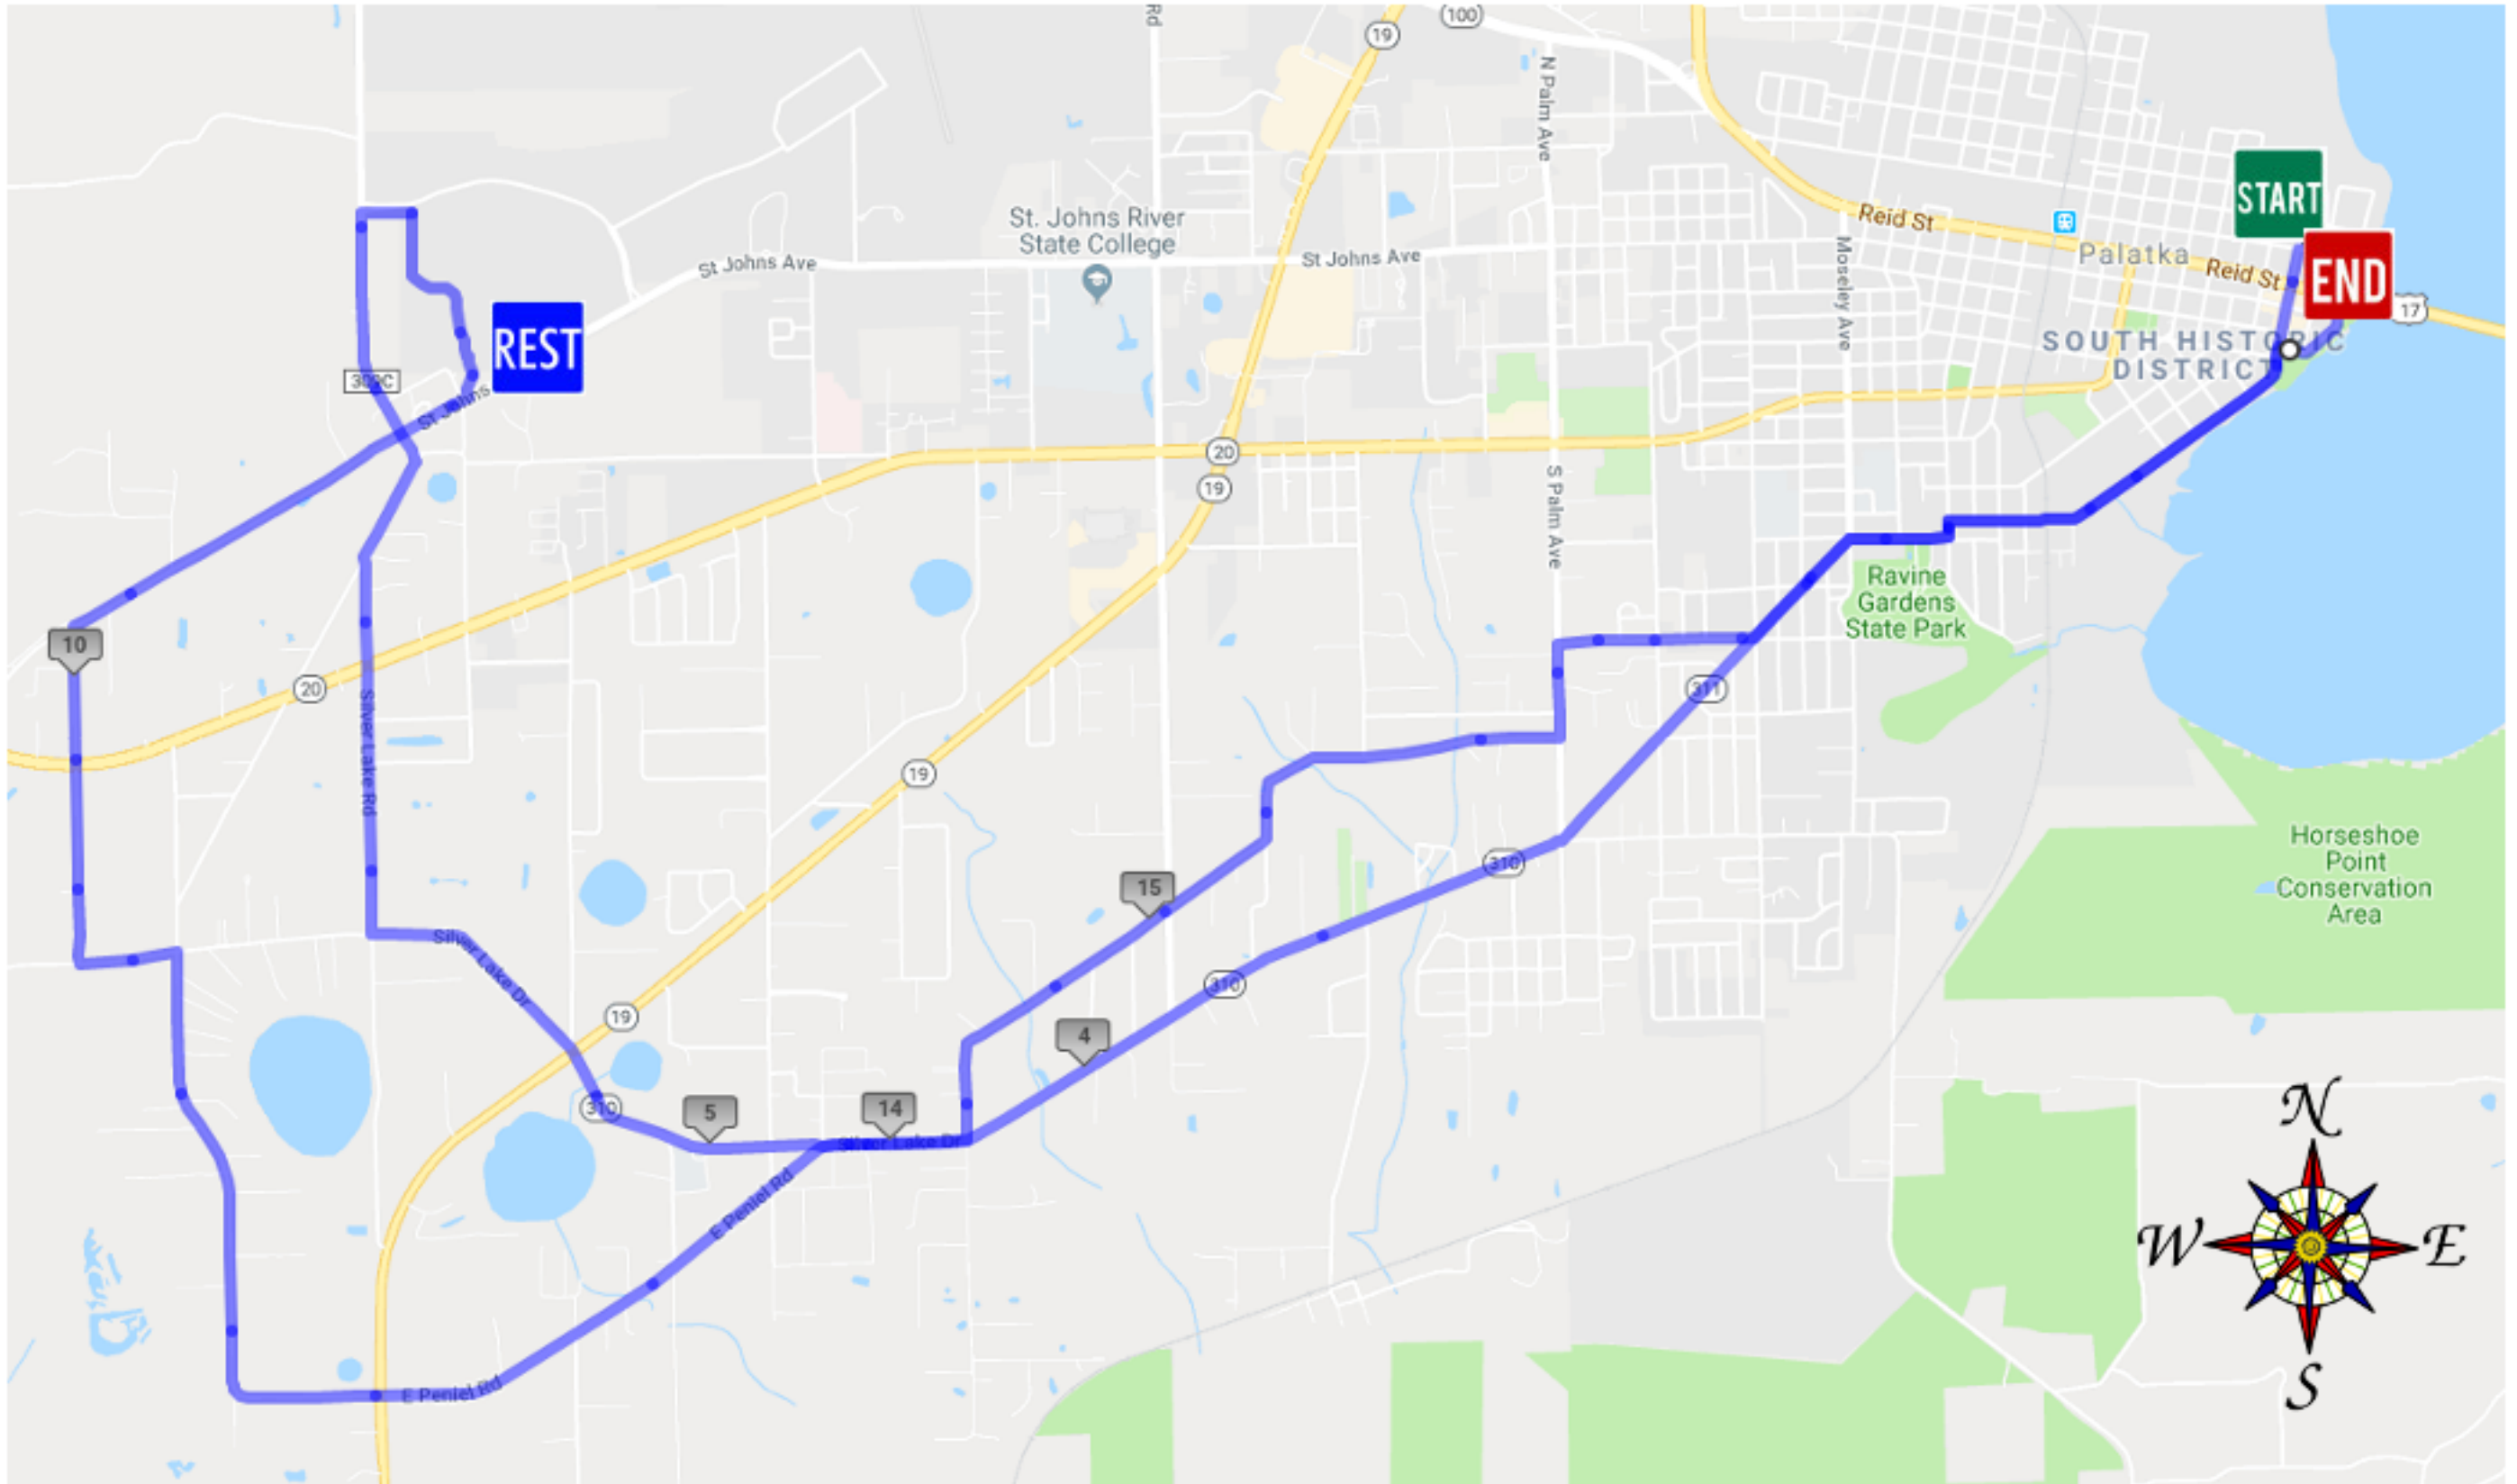

PBW Francis Ride - 19 Miles

PBW Francis Ride - 19 Miles

- Mile **START** **Head West on Main St.**
- 0.0 **←** Turn left on N 3rd St.
- 0.1 **↑** **Cross Reid St (US-17) at signal**
- 0.3 **↑** 3rd St becomes River St.
- 1.3 **←** Turn left at end on S 15th St.
- 1.3 **→** Take next right on Twigg St.
- 1.6 **↑** Continue at light on Silver Lake Dr.
- 2.6 **↑** Continue at light on Silver Lake Dr.
- 5.5 **↑** **Continue across FL-19 at signal then slight left to remain on Silver Lake Dr.**
- 6.1 **→** Turn right at stop sign on Silver Lake Rd.
- 6.7 **↑** **Continue across FL-20 at stop sign**
- 7.0 **→** Slight right at end on Francis Church Rd.
- 7.4 **↑** Continue at stop sign onto 309C
- 8.0 **→** Turn right on TRAIL
At Trail End continue on sidewalk to avoid dirt road, follow sidewalk between ballfields
- 8.3 **↑**
- 8.5 **REST** **Rest Stop at Pavillion**
- 8.5 **↑** Continue through Parking Lot to exit
- 8.7 **→** Turn right on St. Johns Ave.
- 8.9 **↑** Continue at stop sign onto Motes Rd.
- 9.8 **←** Turn left to remain on Motes Rd.
- 10.2 **↑** **Continue across FL-20 at stop sign onto Radcliff Rd.**
- 10.7 **←** Turn left on Silver Lake Dr.
- 11.0 **→** Turn right on W Peniel Rd.
- 12.5 **↑** **Continue across FL-19 at stop sign**
- 13.8 **→** Slight right onto Silver Lake Dr.
- 14.2 **←** Turn left on Old Peniel Rd
- 15.0 **↑** Continue across Moody Rd. at stop sign
- 15.3 **←** Turn left at end on Geck Rd.
- 15.5 **↑** Geck Rd. becomes Roddy Rd.
- 16.3 **←** **Turn left on S Palm Ave.**
- 16.5 **→** Turn right on Campbell St.
- 16.7 **↑** Continue on Campbell at stop sign
- 17.0 **←** Turn left onto Silver Lake Dr. at signal

- 17.3 **↑** Continue at signal onto Twigg St.
- 17.6 **←** Turn left on S 15th St.
- 17.6 **→** Take first right on River St.
- 18.7 **→** Turn right on Laurel St.
- 18.7 **→** Turn right at stop sign on Memorial Pkwy
- 18.9 **END** **River Center on Left**