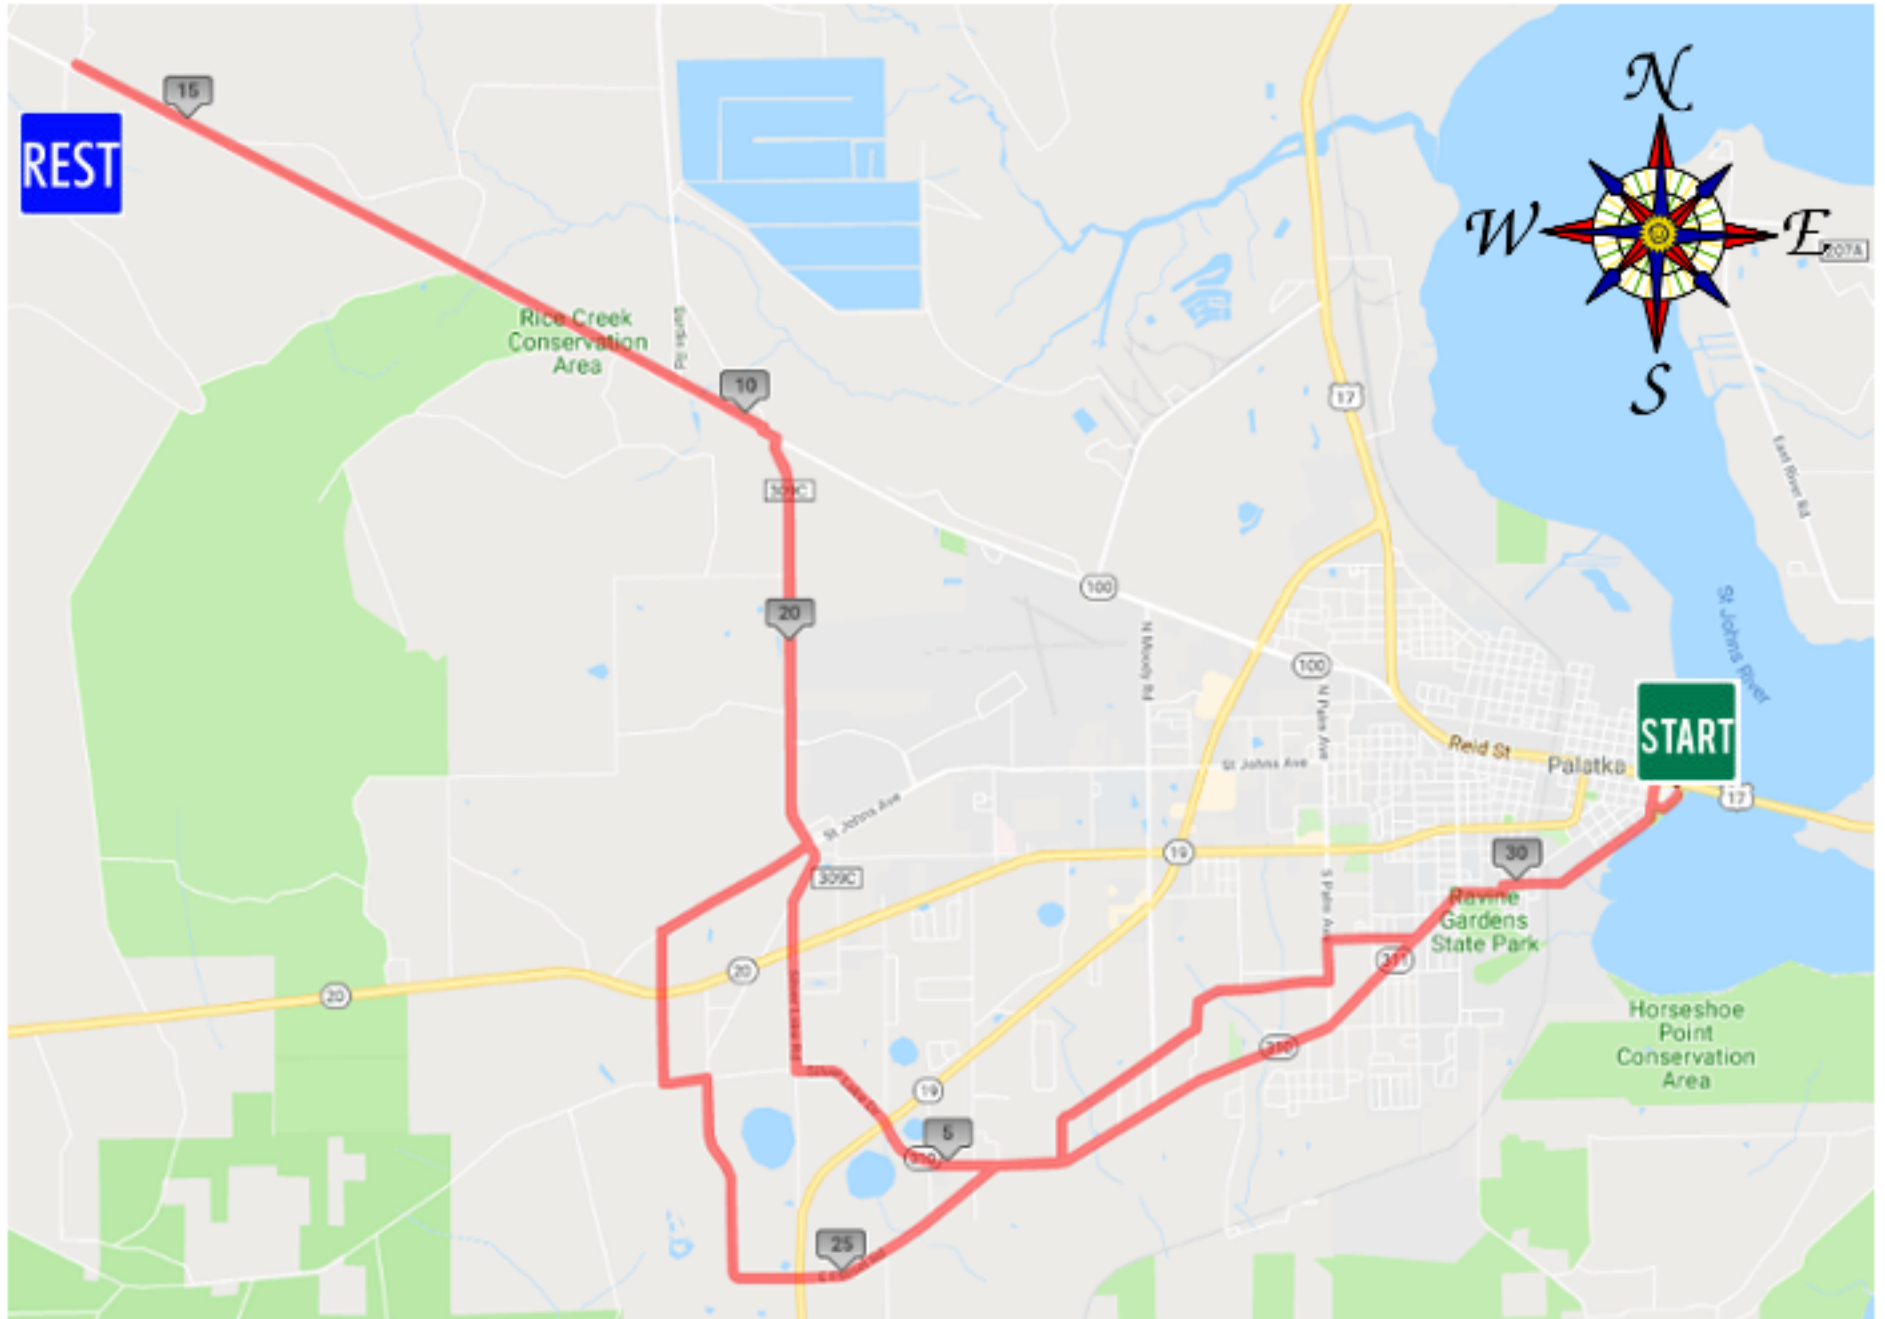

# PBW Sunday Half Metric - 31 Miles

# PBW Sunday Half Metric – 31.1 Miles

- Mile **START** **Head West on Main St.**
- 0.0  Turn left on N 3<sup>rd</sup> St.
- 0.1  **Cross Reid St (US-17) at signal**
- 0.3  3<sup>rd</sup> St becomes River St.
- 1.3  Turn left at end on S 15<sup>th</sup> St.
- 1.3  Take next right on Twigg St.
- 1.6  Continue at light on Silver Lake Dr.
- 2.6  Continue at light on Silver Lake Dr.
- 5.5  **Continue across FL-19 at signal then slight left to remain on Silver Lake Dr.**
- 6.1  Turn right at stop sign on Silver Lake Rd.
- 6.7  **Continue across FL-20 at stop sign**
- 7.0  Slight right at end on Francis Church Rd.
- 7.4  Continue at stop sign onto 309C
- 9.7  **Turn left on FL-100 at stop sign**
- 9.8  Take first right on Springside Shortcut
- 9.8  Take first left onto Palatka-Lake Butler Trail
- 14.3 **REST** **Rest Stop at Roberts Lane**
- 14.3  Head **BACK** on Trail towards Palatka
- 18.7  Turn right on Springside Shortcut
- 18.7  **Turn left on FL-100 at stop sign**
- 18.9  Take first right on 309-C
- 21.1  Turn right at stop sign on Motes Rd.
- 22.1  Turn left to remain on Motes Rd.
- 22.5  **Continue across FL-20 at stop sign onto Radcliff Rd.**
- 23.0  Turn left on Silver Lake Dr.
- 23.2  Turn right on W Peniel Rd.
- 24.7  **Continue across FL-19 at stop sign**
- 26.1  Slight right onto Silver Lake Dr.
- 26.4  Turn left on Old Peniel Rd
- 27.3  Continue across Moody Rd. at stop sign
- 27.6  Turn left at end on Geck Rd.
- 27.8  Geck Rd. becomes Roddy Rd.
- 28.5  **Turn left on S Palm Ave.**
- 28.8  Turn right on Campbell St.
- 29.0  Continue on Campbell at stop sign
- 29.2  Turn left onto Silver Lake Dr. at signal
- 29.6  Continue at signal onto Twigg St.
- 29.9  Turn left on S 15<sup>th</sup> St.
- 29.9  Take first right on River St.
- 30.9  Turn right on Laurel St.
- 31.0  Turn right at stop sign on Memorial Pkwy
- 31.1 **END** **River Center on Left**